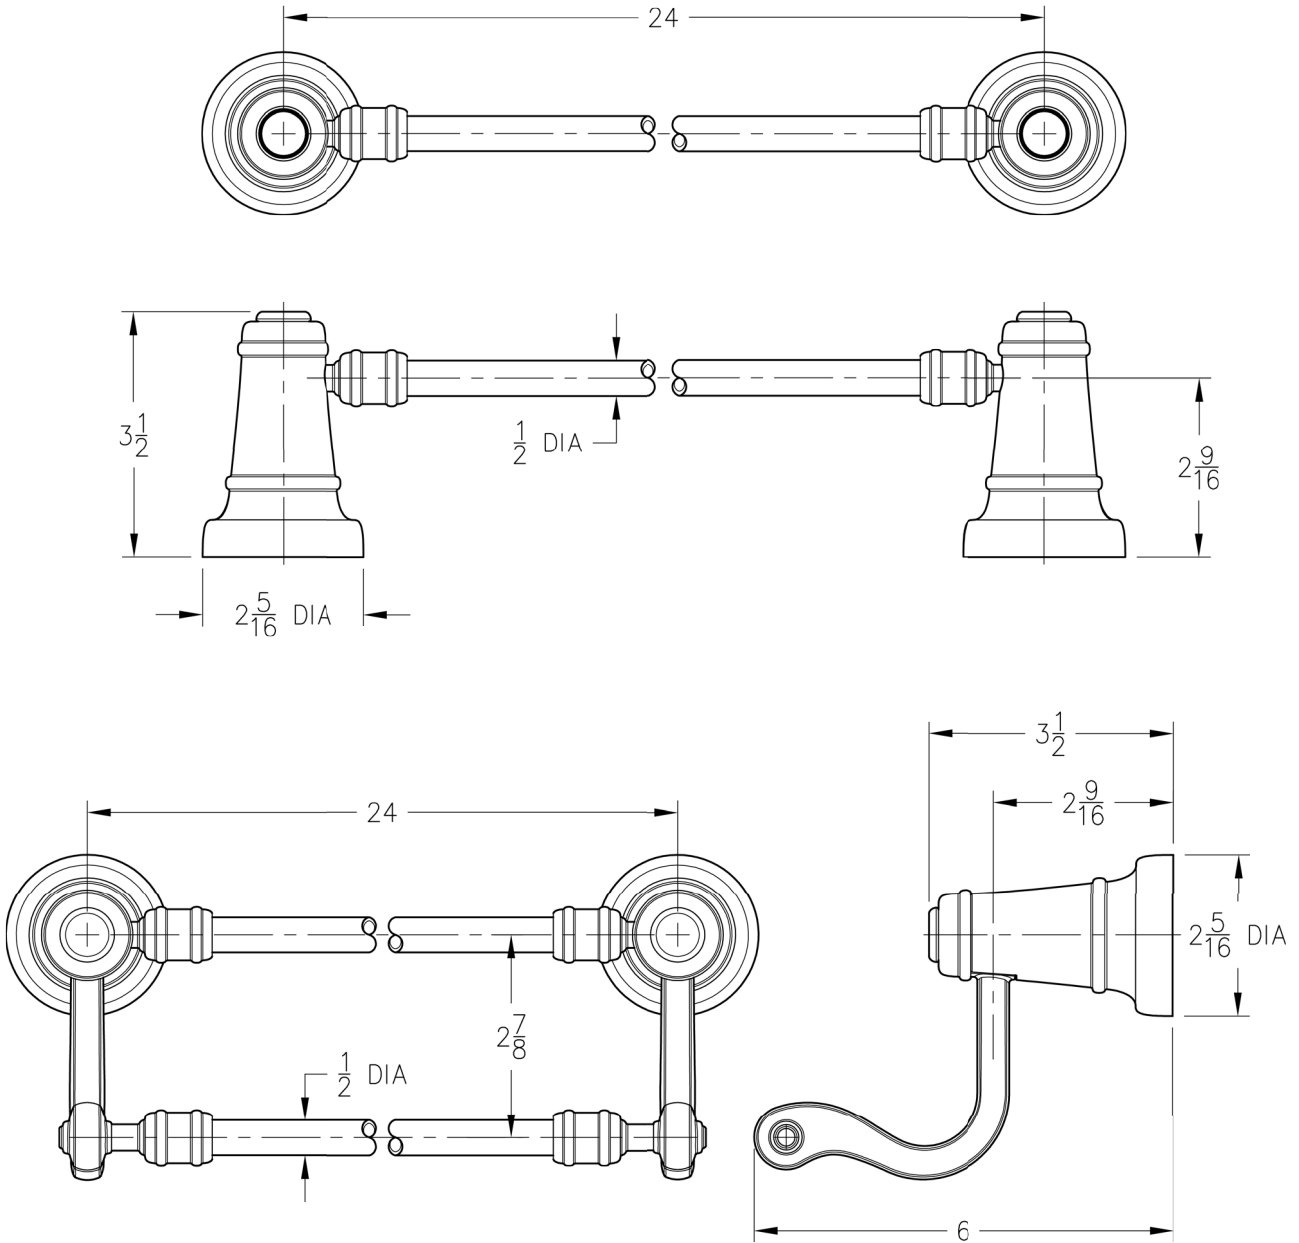

INSTALLATION DIMENSIONS

MatchMakers®

ASHFIELD  
COLLECTION

Accessory

Dimensions are in Inches

1-800-PFAUCET [www.pricepfister.com](http://www.pricepfister.com)  
19701 DaVinci, Lake Forest, CA 92610  
11/17/05